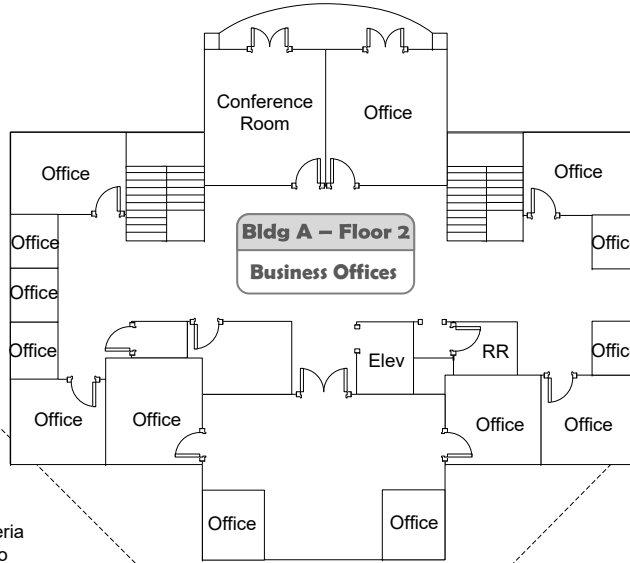

Middle School Campus  
Site Map  
4525 Union Ave

Middle School Campus  
Classroom Locations  
Building A, B1 and B4

**Bldg B4**  
Rooms 10-12

**Bldg B1**  
Rooms 20-22

Middle School Campus  
Building E Academics

**Bldg E – Floor 1**

**Rooms 101-120**

**Bldg E – Floor 2**

**Rooms 201-225**

**Bldg C**  
**Room 50,**  
**Theater, Gym**

Middle School Campus  
 Theater, Gym & The Corner Building

**Bldg D**  
**Rooms 30-40**