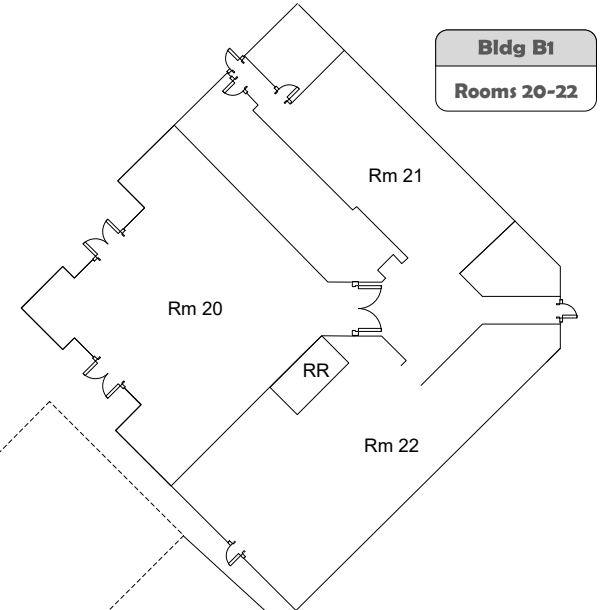

Middle School Campus  
Site Map  
4525 Union Ave

Middle School Campus  
Classroom Locations  
Building A, B1 and B4

**Bldg B4**  
Rooms 10-12

**Bldg B1**  
Rooms 20-22

Middle School Campus  
Building E Academics

**Bldg E – Floor 1**

**Rooms 101-120**

**Bldg E – Floor 2**

**Rooms 201-225**

**Bldg C**  
**Room 50,**  
**Theater, Gym**

Middle School Campus  
 Theater, Gym & The Corner Building

**Bldg D**  
**Rooms 30-40**