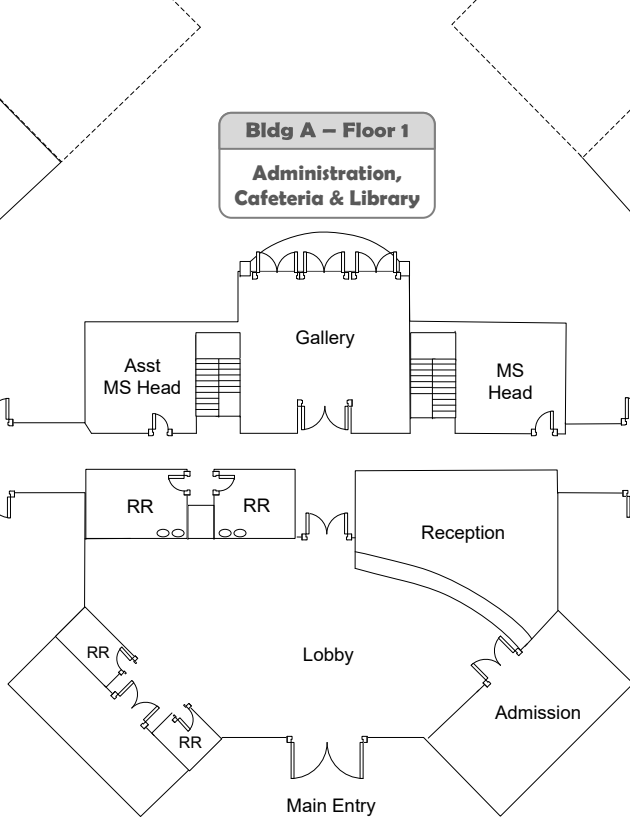

Middle School Campus  
Site Map  
4525 Union Ave

Middle School Campus  
Classroom Locations  
Building A, B1 and B4

**Bldg B4**  
Rooms 10-12

**Bldg B1**  
Rooms 20-22

Middle School Campus  
Building E Academics

**Bldg E – Floor 1**

**Rooms 101-120**

**Bldg E – Floor 2**

**Rooms 201-225**

**Bldg C**  
**Room 50,**  
**Theater, Gym**

Middle School Campus  
 Theater, Gym & The Corner Building

**Bldg D**  
**Rooms 30-40**