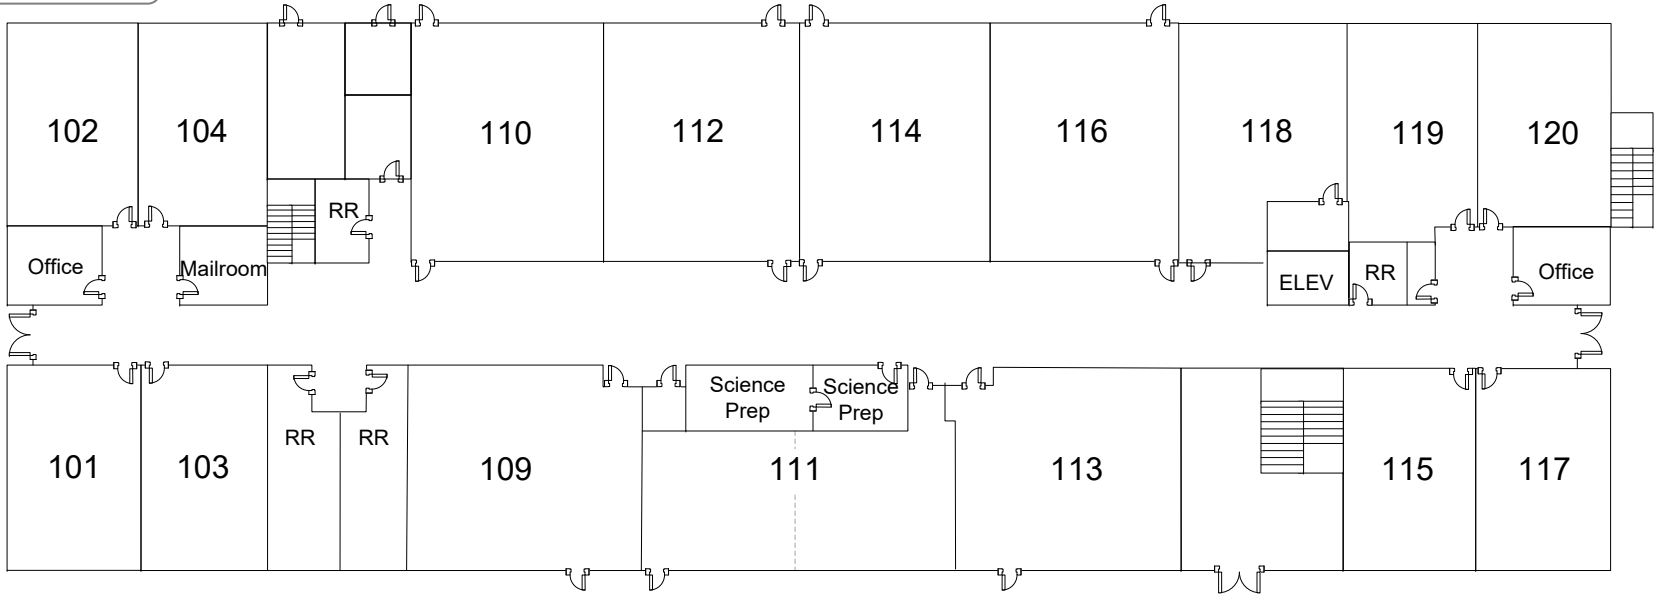

Middle School Campus  
Site Map  
4525 Union Ave

Middle School Campus  
Classroom Locations  
Building A, B1 and B4

**Bldg B4**  
Rooms 10-12

**Bldg B1**  
Rooms 20-22

Middle School Campus  
Building E Academics

**Bldg E – Floor 1**

**Rooms 101-120**

**Bldg E – Floor 2**

**Rooms 201-225**

**Bldg C**  
**Room 50,**  
**Theater, Gym**

Middle School Campus  
 Theater, Gym & The Corner Building

**Bldg D**  
**Rooms 30-40**