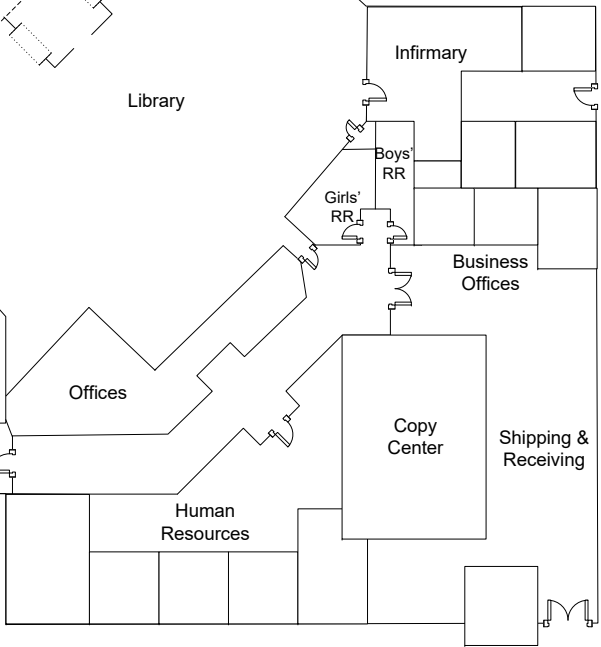

Middle School Campus  
Site Map  
4525 Union Ave

Middle School Campus  
Classroom Locations  
Building A, B1 and B4

**Bldg B4**  
Rooms 10-12

**Bldg B1**  
Rooms 20-22

Middle School Campus  
Building E Academics