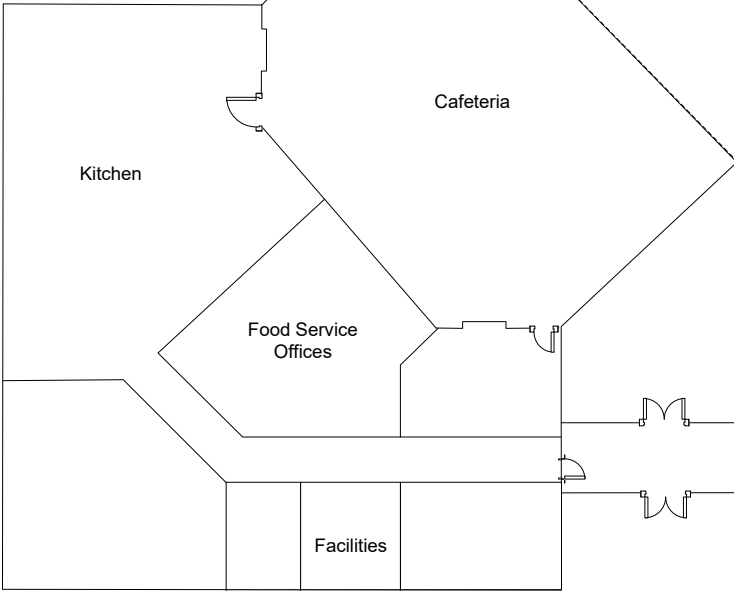

Middle School Campus  
Site Map  
4525 Union Ave

Middle School Campus  
Classroom Locations  
Building A, B1 and B4

**Bldg B4**  
Rooms 10-12

**Bldg B1**  
Rooms 20-22

Middle School Campus  
Building E Academics

**Bldg E – Floor 1**

**Rooms 101-120**

**Bldg E – Floor 2**

**Rooms 201-225**

**Bldg C**  
**Room 50,**  
**Theater, Gym**

Middle School Campus  
 Theater, Gym & The Corner Building

**Bldg D**  
**Rooms 30-40**