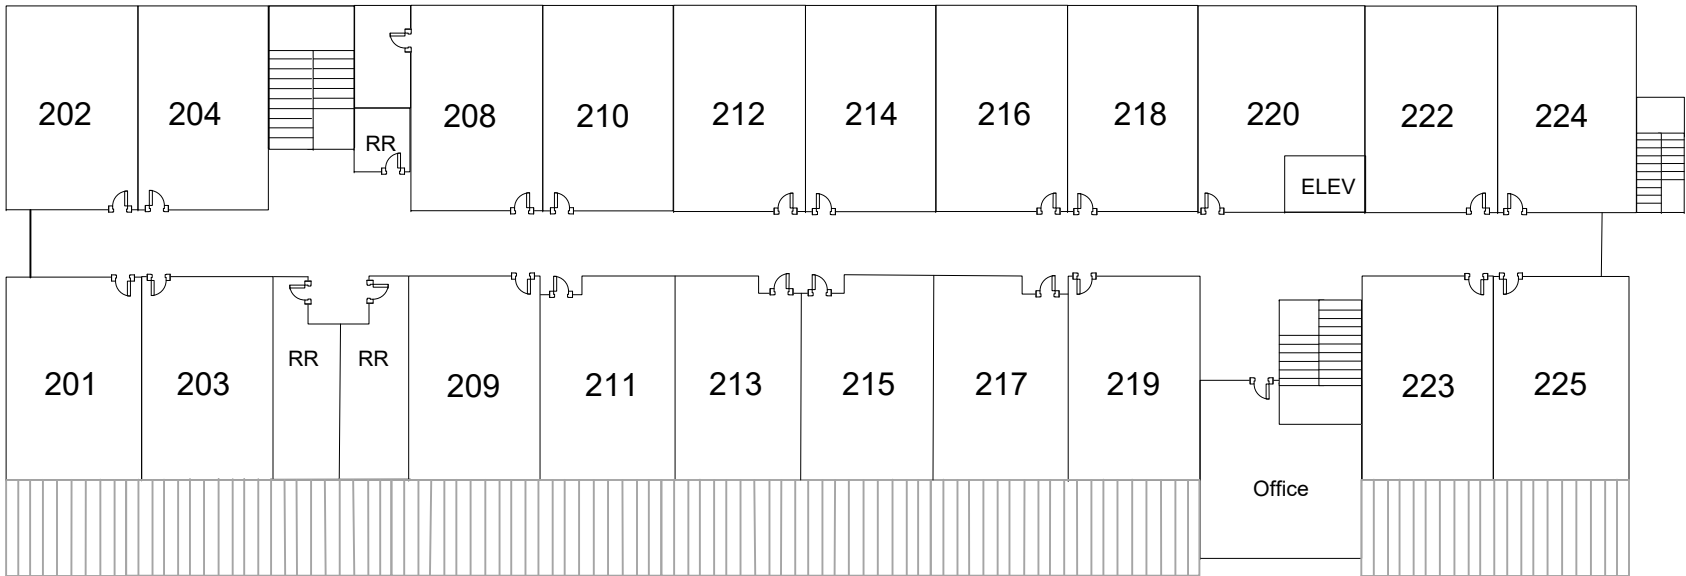

Middle School Campus  
Site Map  
4525 Union Ave

Middle School Campus  
Classroom Locations  
Building A, B1 and B4

**Bldg B4**  
Rooms 10-12

**Bldg B1**  
Rooms 20-22

Middle School Campus  
Building E Academics

**Bldg E – Floor 1**

**Rooms 101-120**

**Bldg E – Floor 2**

**Rooms 201-225**

**Bldg C**  
**Room 50,**  
**Theater, Gym**

Middle School Campus  
 Theater, Gym & The Corner Building

**Bldg D**  
**Rooms 30-40**