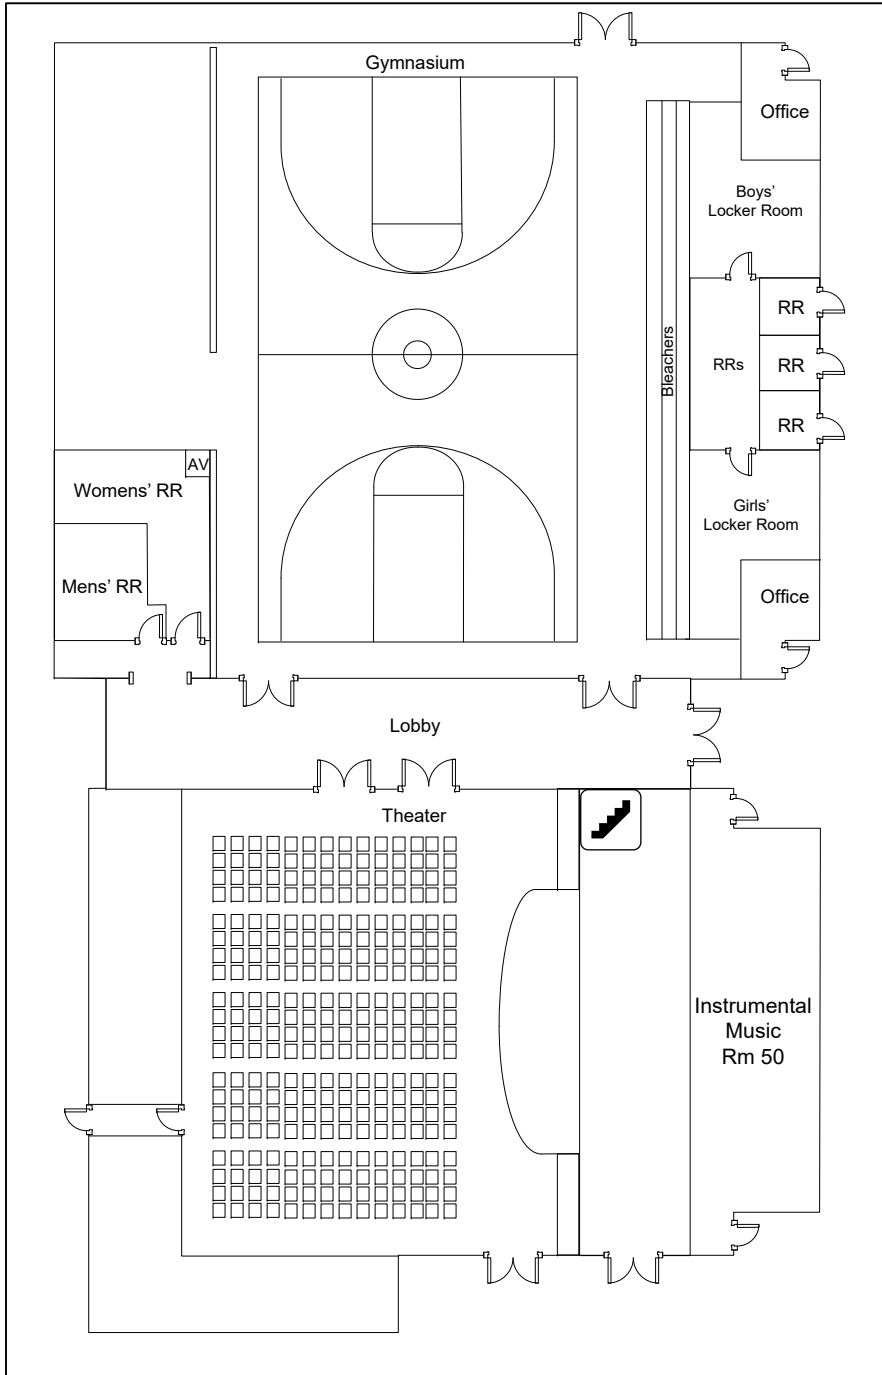

Middle School Campus  
Site Map  
4525 Union Ave

Middle School Campus  
Classroom Locations  
Building A, B1 and B4

**Bldg B4**  
Rooms 10-12

**Bldg B1**  
Rooms 20-22

Middle School Campus  
Building E Academics

**Bldg E – Floor 1**

**Rooms 101-120**

**Bldg E – Floor 2**

**Rooms 201-225**

**Bldg C**  
**Room 50,**  
**Theater, Gym**

Middle School Campus  
 Theater, Gym & The Corner Building

**Bldg D**  
**Rooms 30-40**