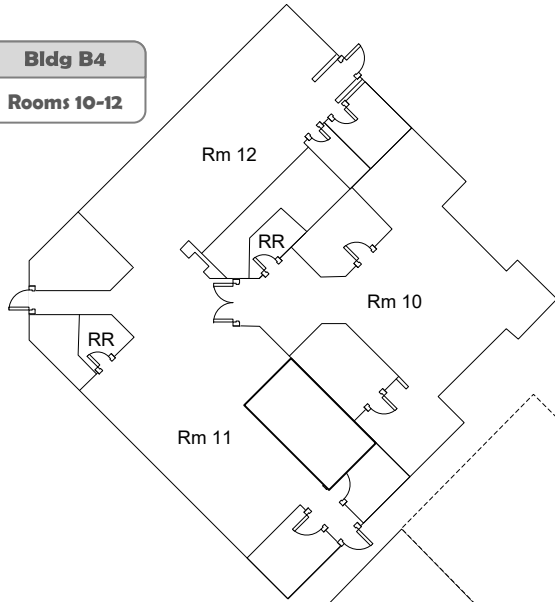

Middle School Campus  
Site Map  
4525 Union Ave

Middle School Campus  
Classroom Locations  
Building A, B1 and B4

**Bldg B4**  
Rooms 10-12

**Bldg B1**  
Rooms 20-22

Middle School Campus  
Building E Academics

**Bldg E – Floor 1**

**Rooms 101-120**

**Bldg E – Floor 2**

**Rooms 201-225**

**Bldg C**  
**Room 50,**  
**Theater, Gym**

Middle School Campus  
 Theater, Gym & The Corner Building

**Bldg D**  
**Rooms 30-40**