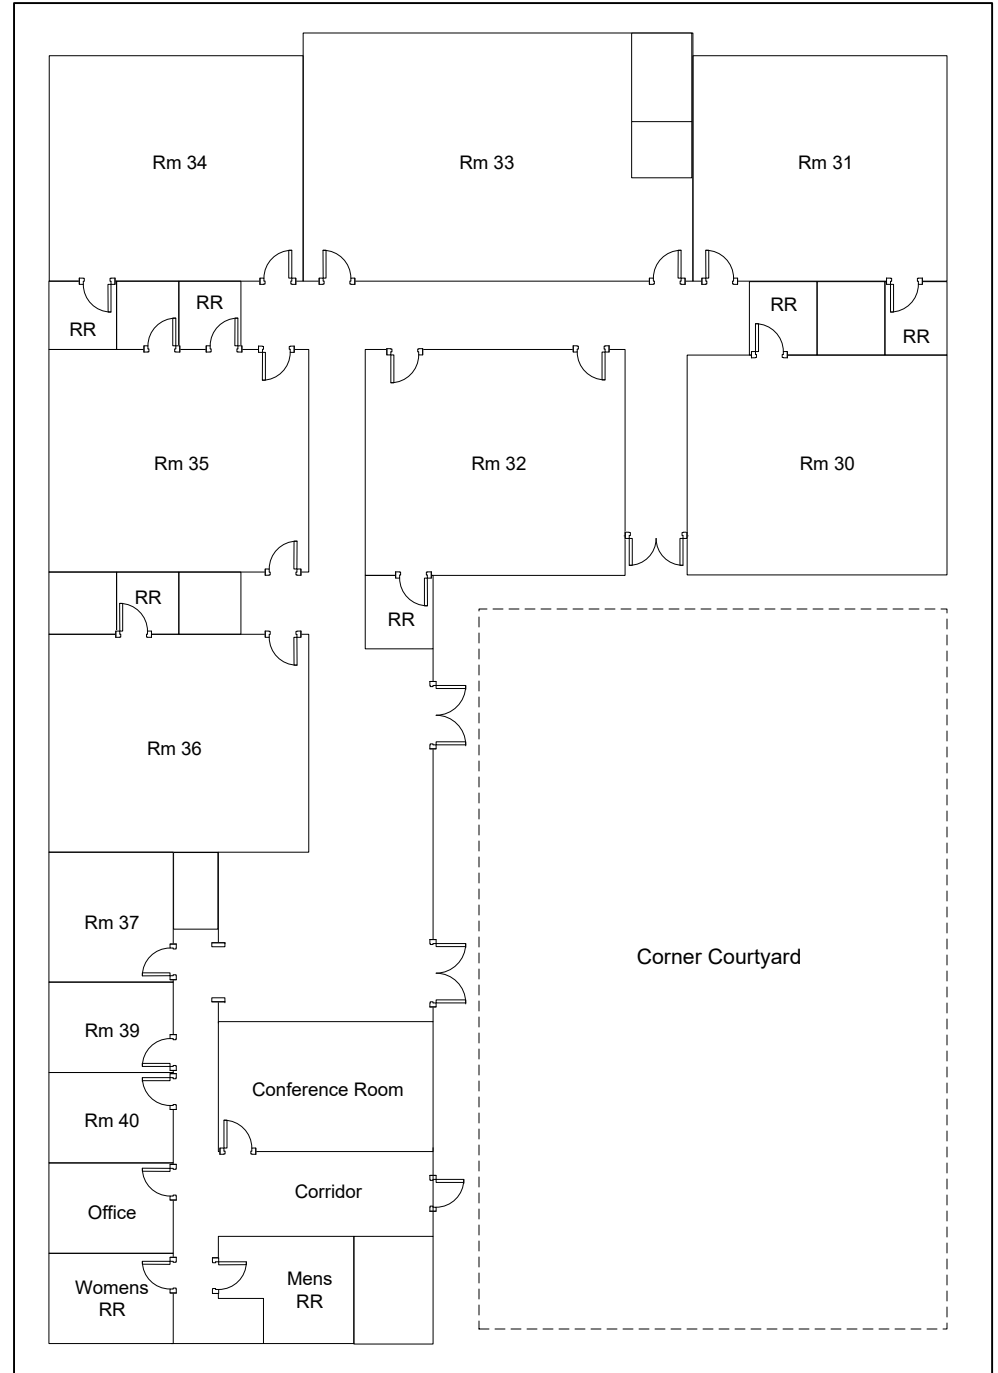

Middle School Campus  
Site Map  
4525 Union Ave

Middle School Campus  
Classroom Locations  
Building A, B1 and B4

**Bldg B4**  
Rooms 10-12

**Bldg B1**  
Rooms 20-22

Middle School Campus  
Building E Academics

**Bldg E – Floor 1**

**Rooms 101-120**

**Bldg E – Floor 2**

**Rooms 201-225**

**Bldg C**  
**Room 50,**  
**Theater, Gym**

Middle School Campus  
 Theater, Gym & The Corner Building

**Bldg D**  
**Rooms 30-40**