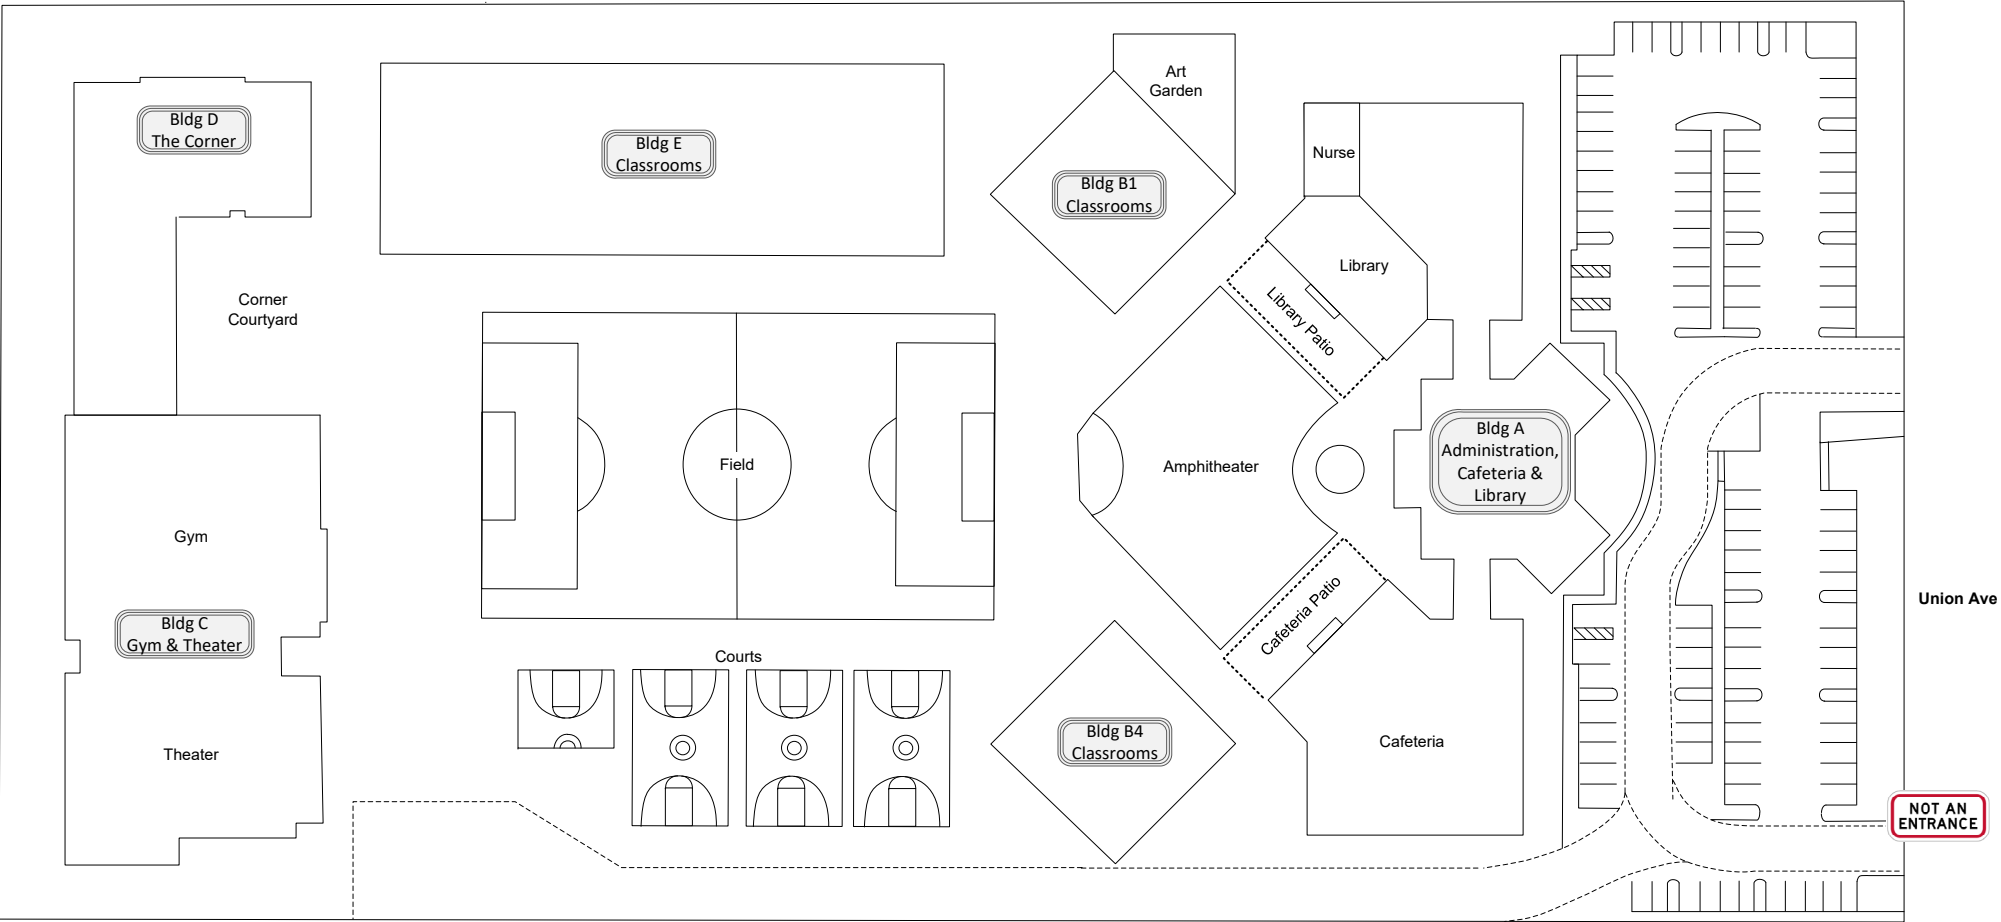

Middle School Campus  
Site Map  
4525 Union Ave

Middle School Campus  
Classroom Locations  
Building A, B1 and B4

**Bldg B4**  
Rooms 10-12

**Bldg B1**  
Rooms 20-22

Middle School Campus  
Building E Academics

**Bldg E – Floor 1**

**Rooms 101-120**

**Bldg E – Floor 2**

**Rooms 201-225**

**Bldg C**  
**Room 50,**  
**Theater, Gym**

Middle School Campus  
 Theater, Gym & The Corner Building

**Bldg D**  
**Rooms 30-40**